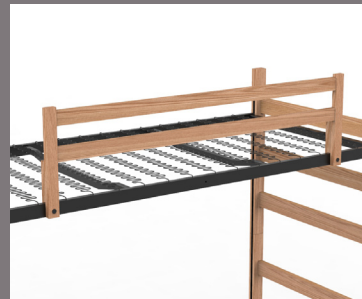

Solid Wood Guard Rail

Contract Holder
Contract GS-03F-040DA