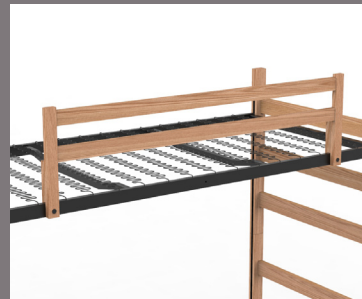

Sled Base Chair

Two Position Chair

Four Leg Chair

# QUICK SHIP

We stock a selection of our most popular pieces for quick shipping.  
Contact us today for current availability.

All items are in Natural Oak Finish

EZ Lock Single Bed  
85"W x 40"D x 36"H

EZ Lock Bunk Bed  
85"W x 40"D x 72"H

EZ Lock Loft Bed  
85"W x 40"D x 72"H

Ladder

Solid Wood Guard Rail

[www.newenglandwoodcraft.com](http://www.newenglandwoodcraft.com)

481 North Street  
PO Box 165  
Forest Dale, VT 05745  
PH: 802.247.8211