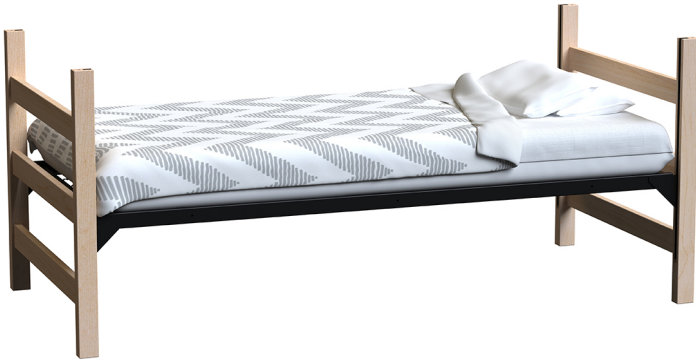

Single Bed

General Specifications:

- Tool-less EZ Lock Bedspring
- 9 height adjustments per end
- Spring available in Black or Silver Finish
- 1-3/4" x 2-1/2" posts (Model #570S)

Options:

- Bolt-on springs (Model #159S & 146S)
- 2-1/2" x 2-1/2" posts (Model #580S)
- Decorative Wood Fascia Rails

Maple with Black Spring

Model #	(W x D x H)
570S	85" x 38" x 36"
580S	85" x 39" x 36"
146S	84-1/4" x 38" x 36"
159S	83-1/4" x 38" x 38"

Finish Options

Cherry

Natural Oak

Grey

Maple

Spring Options

Black

Silver

Additional Powder Coat Finishes Available

TOOL-LESS EZ LOCK ASSEMBLY

Steel pins are WELDED to the steel channel, creating a metal to metal wedge lock connection.

NO TOOLS are required for assembly or disassembly. Beds can easily be assembled and disassembled repeatedly over generations of use.