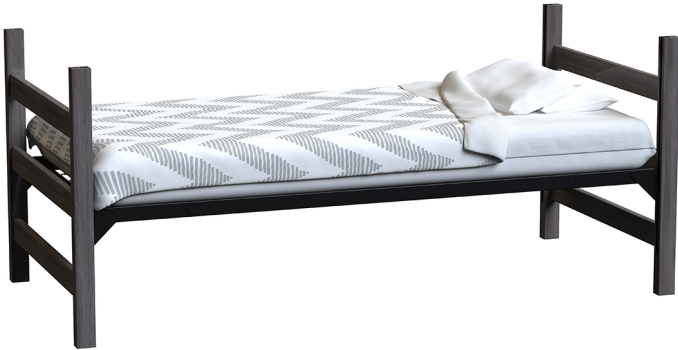

Single Bed

General Specifications:

- Tool-less EZ Lock Bedspring
- 9 height adjustments per end
- Spring available in Black or Silver Finish
- 1-3/4" x 2-1/2" posts (Model #570S)

Options:

- Bolt-on springs (Model #159S & 146S)
- 2-1/2" x 2-1/2" posts (Model #580S)
- Decorative Wood Fascia Rails

Grey with Black Spring

Model #	(W x D x H)
570S	85" x 38" x 36"
580S	85" x 39" x 36"
146S	84-1/4" x 38" x 36"
159S	83-1/4" x 38" x 38"

Finish Options

Cherry

Natural Oak

Grey

Maple

Spring Options

Black

Silver

Additional Powder Coat Finishes Available

TOOL-LESS EZ LOCK ASSEMBLY

Steel pins are WELDED to the steel channel, creating a metal to metal wedge lock connection.

NO TOOLS are required for assembly or disassembly. Beds can easily be assembled and disassembled repeatedly over generations of use.