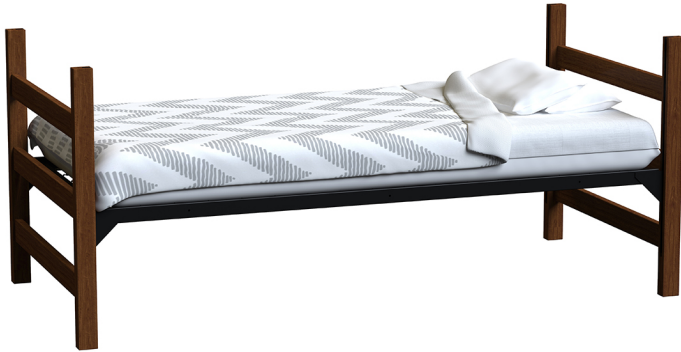

Single Bed

General Specifications:

- Tool-less EZ Lock Bedspring
- 9 height adjustments per end
- Spring available in Black or Silver Finish
- 1-3/4" x 2-1/2" posts (Model #570S)

Options:

- Bolt-on springs (Model #159S & 146S)
- 2-1/2" x 2-1/2" posts (Model #580S)
- Decorative Wood Fascia Rails

Cherry with Black Spring

Model #	(W x D x H)
570S	85" x 38" x 36"
580S	85" x 39" x 36"
146S	84-1/4" x 38" x 36"
159S	83-1/4" x 38" x 38"

Finish Options

Cherry

Natural Oak

Grey

Maple

Spring Options

Black

Silver

Additional Powder Coat Finishes Available

TOOL-LESS EZ LOCK ASSEMBLY

Steel pins are WELDED to the steel channel, creating a metal to metal wedge lock connection.

NO TOOLS are required for assembly or disassembly. Beds can easily be assembled and disassembled repeatedly over generations of use.