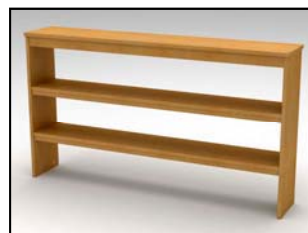

MADBURY SERIES

The Madbury Series is a contemporary design offered in a wide selection of laminate finishes with brushed nickel accents and hardware.

To view these selections, go to www.newenglandwoodcraft.com

Series Features:

- Laminate side panels & drawer fronts
- Brushed nickel pulls
- French Dovetailed Drawers
- PVC Edgbanding

MB226

MB208Z

MB140

MB216B

MADBURY SERIES

MB208